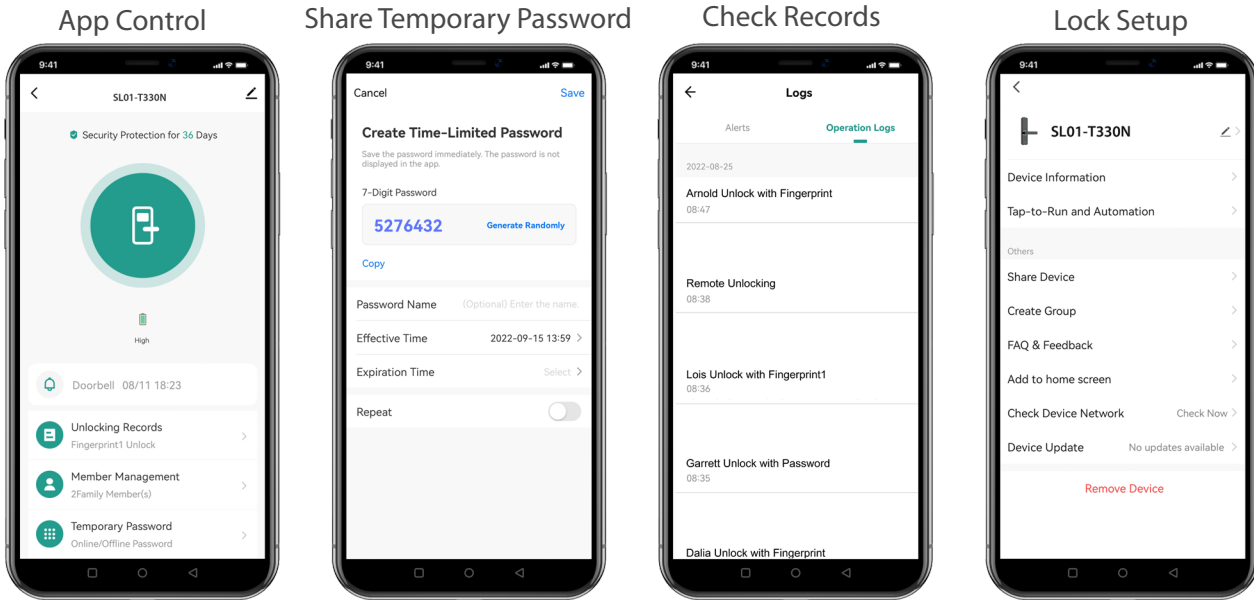

NFC

Bind the IC card to your mobile wallet, and unlock your door with your smartphone or your IC card. No worries about misplacing your IC card

Lock Out Mode

All normal users (other than admin) will be locked out

Applicable Scenarios

Private Houses

Apartments

Short-term Rental

Mobile Application

Dimensions(mm)

NGTECO CO., LIMITED

www.ngteco.com