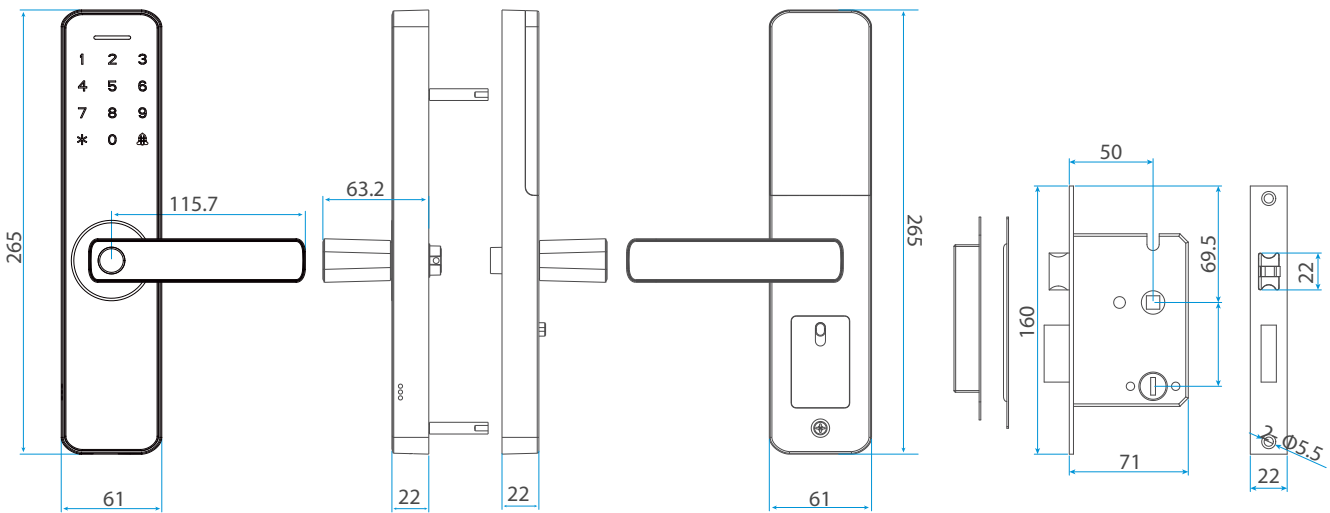

Specifications

Housing Material	Aluminum Alloy
Mortise	European Standard 5050 mortise
Unlocking Methods	Smartphone, Fingerprint, Passcode, IC Card, NFC
Wireless Communication	Wi-Fi (IEEE 802.11b/g/n) @ 2.4 GHz BLE 5.0 (only for network configuration)
User Capacity	300
Fingerprint Capacity	100 (administrator: 10, normal user: 90)
Passcode Capacity	100 (administrator: 10, normal user: 90)
IC Card	100 (only normal user: 100)
Fingerprint Sensor	Capacitive
Power Supply	4 × AA Alkaline Batteries (not included)
Battery Life	approximately 10 months * Battery life is estimated based on an average of 10 accesses per day while maintaining the Wi-Fi connection
Emergency Power	Micro-USB
Door Thickness	35 to 60 mm (standard)
Product Dimensions (HxWxT)	265x60x22 mm
Operating Temperature	-25°C to 55°C (-4°F to 131°F)
Operating Humidity	10% to 90% RH (Non-Condensing)
Certification(s)	CE
Color Option(s)	Black
Supported App	NGTeco Home App

Applicable Scenarios

Private Houses

Apartments

Short-term Rental

Mobile Application

Dimensions(mm)

NGTECO CO., LIMITED

www.ngteco.com