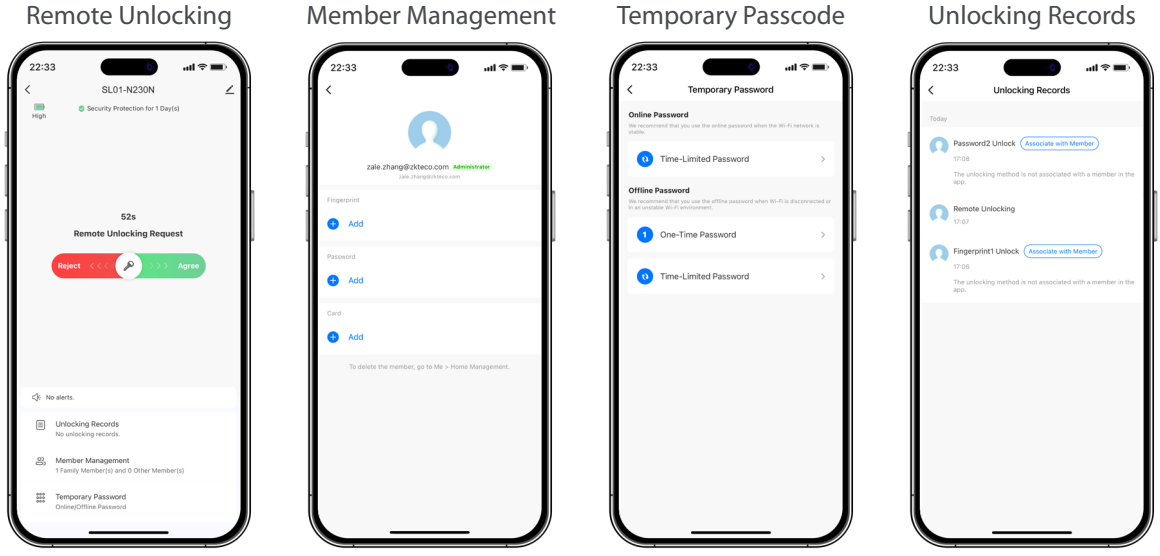

Mobile Application