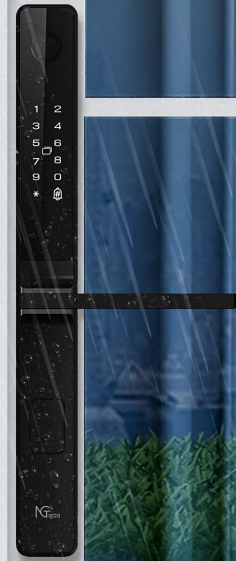

SL01-N230N

Slim Fingerprint Semi-outdoor Wi-Fi Door Lock

Mobile App

Fingerprint

Passcode

Card

Key

Semi-outdoor Scene

Compatible With
NGTeco Home App

Introduction

The **SL01-N230N** is a smart lock with narrow frame design, it can be used for various types of doors, such as aluminium and wooden sliding doors and swing doors. It uses a special design and can be used in a variety of semi-outdoor scenarios. It can be managed with the **NGTeco Home** app through WiFi communication, and can remotely control and view log history, share the temporary visitor passcode, ect.

Upgrade your door security with the **SL01-N230N** Smart Lock and embrace the future of home convenience and protection.

Features

Wi-Fi Technology

Unlocks and manages the lock from anywhere, anytime

Semi-outdoor Scene

Suitable for use in semi-outdoor environments

Built-in Door Bell

Answer the unlock request from anywhere through the ZSmart APP

Unlock Records Checking

View the logs of who has opened the lock

Temporary Password Sharing