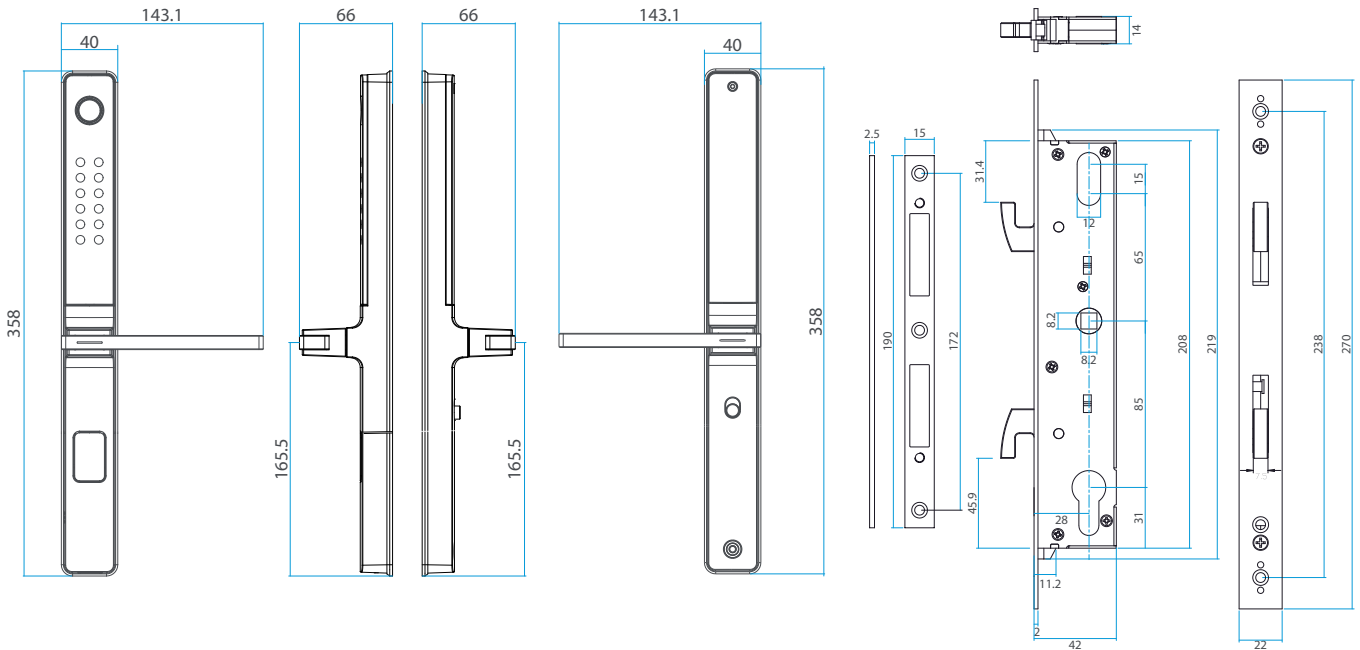

Access authority is restricted to administrators only.

Specifications

Material	Housing Material	Aluminium Alloy
	Color Options	Black
Mortise Lock	Type	2885 mortise with hook
	Backset	28 mm
	Axe Distance	85 mm
	Square Spindle	7.8 mm
	Faceplate (H×W)	22×270 mm; squared standard
Technical	Unlocking Methods	Fingerprint, Card, Passcode (6 to 10 digits), NGTeco Home APP, Mechanical Key
	Capacity	200 (Fingerprint + Passcode + Card) Mobile App Records: last 6 months
	Fingerprint Sensor	Capacitive
	Card Reader	IC Card @13.56 MHz NFC Supported
	Audio Prompt Language	English, Spanish, Portuguese, Vietnamese, Thai, Russian, Arabic, indonesian
	Wireless Communication	Wi-Fi (IEEE 802.11b/g/n) @ 2.4 GHz BLE 5.0 (only for network configuration)
	Emergency Power	USB Type-C Interface, DC 5V
	Power Supply	4× AAA Alkaline Batteries
	Battery Life	approximately 6 months <small>* Battery life is estimated based on an average of 10 accesses per day while maintaining the Wi-Fi connection</small>
	Supported App	NGTeco Home
Door Compatibility	Door Type	Swing Door, Sliding Door
	Door Thickness	30 to 60mm
	Opening Direction	All Direction
General	Product Dimensions (H×W×T)	Front: 358*143.1*66mm Back: 358*143.1*66mm
	Operating Temperature	-20°C to 55°C (-4°F to 131°F)
	Operating Humidity	20% to 90% RH (Non-condensing)
	Certifications	CE
Package Contents	Exterior Assembly, Interior Assembly, Mortise Kit, Mechanical Key * 2, Studs & Screws Kit, IC Card * 2, Installation Template, Installation Guide & User Manual	

Mobile Application

Dimensions(mm)

NGTECO CO., LIMITED

www.ngteco.com

service.ng@ngteco.com

Copyright © 2024 NGTECO CO., LOIMITED. All rights reserved.

V1.0 12/12/2024